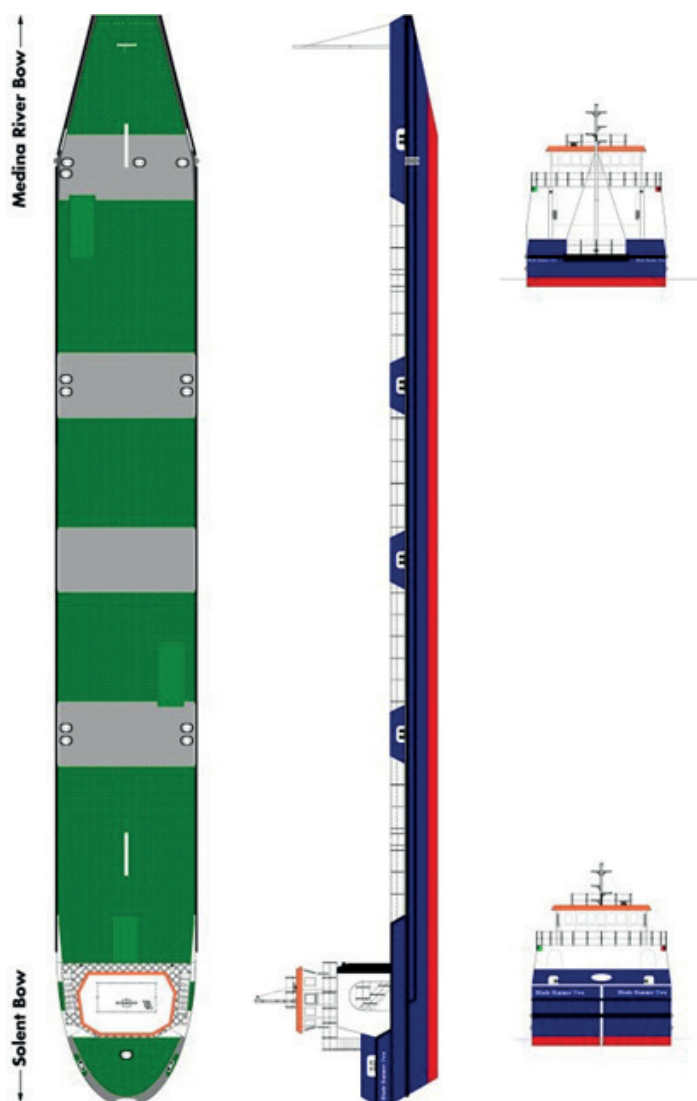

SHALLOW WATER BARGE

BLADE RUNNER TWO

Type: Shallow Water Transport Barge

Dimensions: 75.0m x 9.5m x 0.65m

Cargo Capacity: 180 tonnes

[Download spec sheet >](#)

WILLIAMS SHIPPING

Tel: +44(0) 23 8023 7330

Email: marine@williams-shipping.co.uk

Web: www.williams-shipping.co.uk