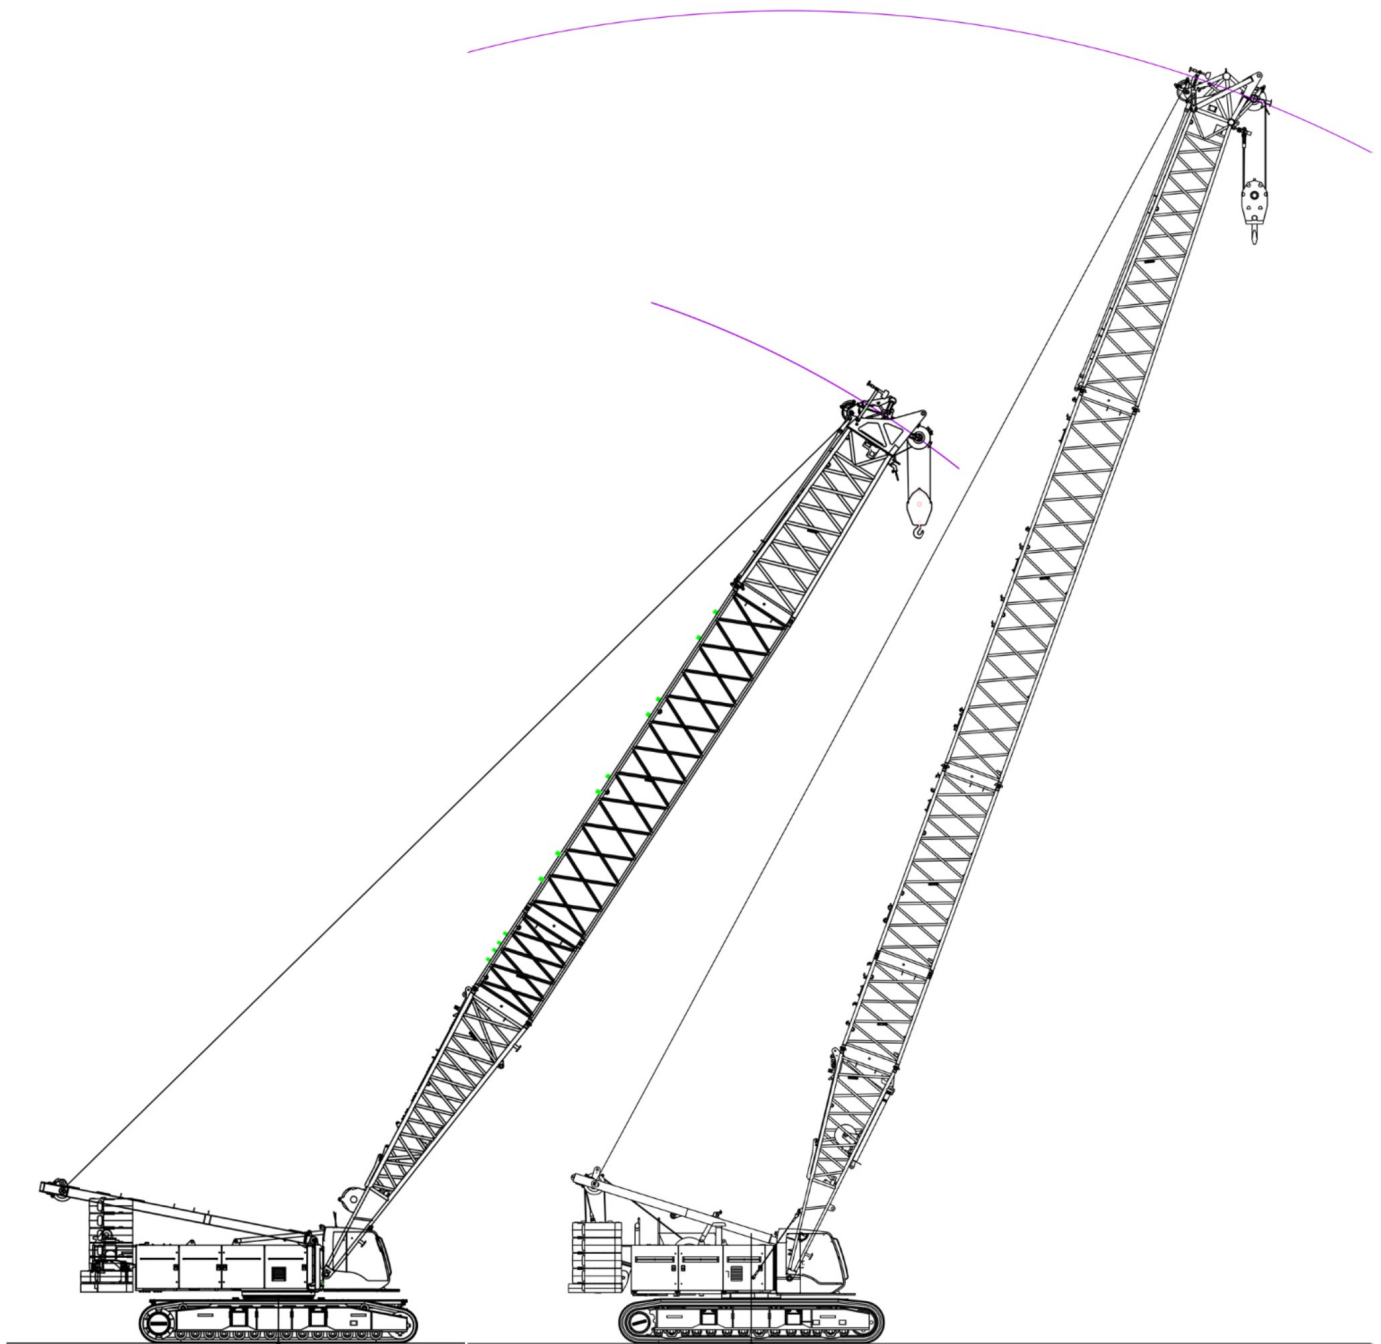

WILCARRY 22

Type: Transport Barge
Dimensions: 12.2m x 4.8m x 1.2m
Cargo Capacity: 20 tonnes
[Download spec sheet >](#)

WILLIAMS SHIPPING

Tel: +44(0) 23 8023 7330

Email: marine@williams-shipping.co.uk

Web: www.williams-shipping.co.uk

HYDRAULIC CRAWLER CRANES

LIEBHERR LR1250

Type: Hydraulic Crawler Crane
Dimensions: 7.00m w x 4.60m h
Boom Length: 6.0m—41m
Max Lift: 250 tonnes

LIEBHERR LR1130

Type: Hydraulic Crawler Crane
Dimensions: 6.35m w x 3.64m h
Boom Length: 3.4m—65m
Max Lift: 130 tonnes