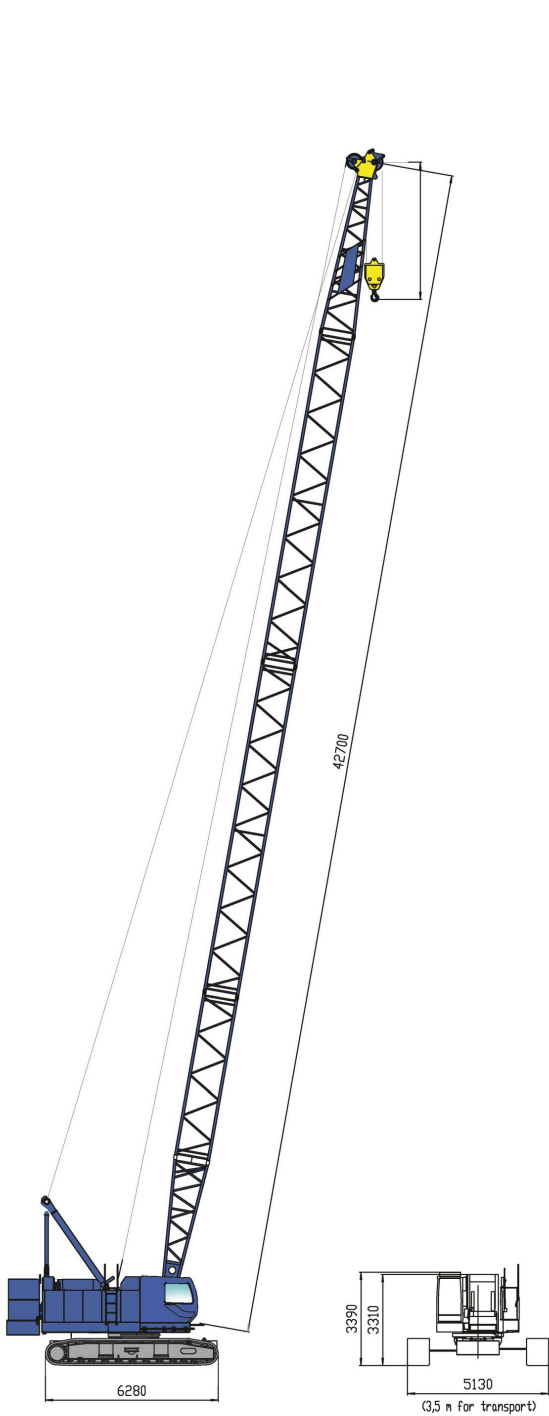

Web: www.williams-shipping.co.uk

TUGS/WORKBOATS/LAUNCHES

WILLPOWER

Type: Damen Stantug 2207
Dimensions: 22.5m x 7.25m x 2.95m draft
Bollard Pull: 28.4 tonne
Crane: 17 t/m

[Download spec sheet >](#)

WILANNE

WILCARRY 22

Type: Transport Barge
Dimensions: 12.2m x 4.8m x 1.2m
Cargo Capacity: 20 tonnes
[Download spec sheet >](#)

WILLIAMS SHIPPING

Tel: +44(0) 23 8023 7330

Email: marine@williams-shipping.co.uk

Web: www.williams-shipping.co.uk

HYDRAULIC CRAWLER CRANES

LIEBHERR LR1250

Type: Hydraulic Crawler Crane
Dimensions: 7.00m w x 4.60m h
Boom Length: 6.0m—41m
Max Lift: 250 tonnes

LIEBHERR LR1130

Type: Hydraulic Crawler Crane
Dimensions: 6.35m w x 3.64m h
Boom Length: 3.4m—65m
Max Lift: 130 tonnes

WILLIAMS SHIPPING

Tel: +44(0) 23 8023 7330

Email: marine@williams-shipping.co.uk

Web: www.williams-shipping.co.uk

HYDRAULIC CRAWLER CRANES

KOBELCO CKE 900G

Type: Hydraulic Crawler Crane
 Dimensions: 6.28m x 5.13m x 3.31m
 Boom Length: 12.2m—42.7m
 Max Lift: 100 tonnes