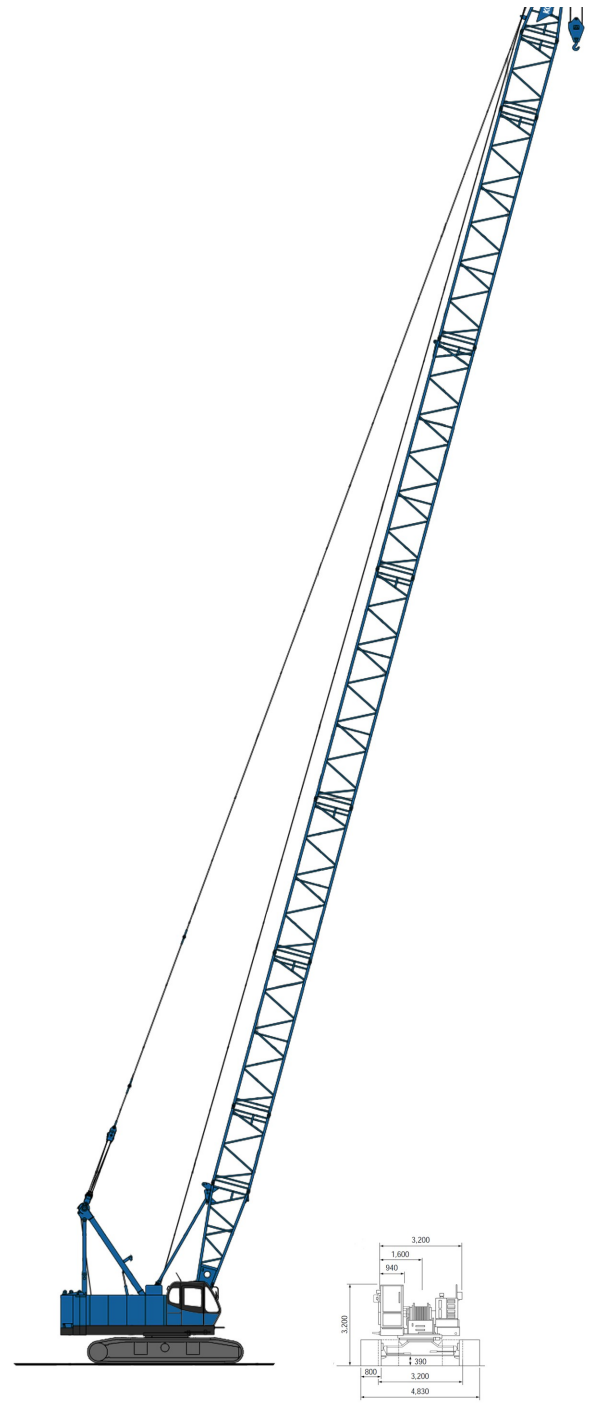

Type: Multicat type
Dimensions: 22.0m x 9m x 1.8m draft
Bollard Pull: 15 tonne
Crane: 120t/m
[Download spec sheet >](#)

WILLSUPPLY

Type: Multicat type
Dimensions: 20.0m x 7m x 1.8m draft
Bollard Pull: 9 tonne
Crane: 68 t/m
[Download spec sheet >](#)

Web: www.williams-shipping.co.uk

TUGS/WORKBOATS/LAUNCHES

WILLPOWER

Type: Damen Stantug 2207
Dimensions: 22.5m x 7.25m x 2.95m draft
Bollard Pull: 28.4 tonne
Crane: 17 t/m

[Download spec sheet >](#)

WILANNE

HYDRAULIC CRAWLER CRANES

LIEBHERR LR1250

Type: Hydraulic Crawler Crane
Dimensions: 7.00m w x 4.60m h
Boom Length: 6.0m—41m
Max Lift: 250 tonnes

LIEBHERR LR1130

Type: Hydraulic Crawler Crane
Dimensions: 6.35m w x 3.64m h
Boom Length: 3.4m—65m
Max Lift: 130 tonnes

WILLIAMS SHIPPING

Tel: +44(0) 23 8023 7330

Email: marine@williams-shipping.co.uk

Web: www.williams-shipping.co.uk

HYDRAULIC CRAWLER CRANES

KOBELCO CKE 900G

Type: Hydraulic Crawler Crane
 Dimensions: 6.28m x 5.13m x 3.31m
 Boom Length: 12.2m—42.7m
 Max Lift: 100 tonnes