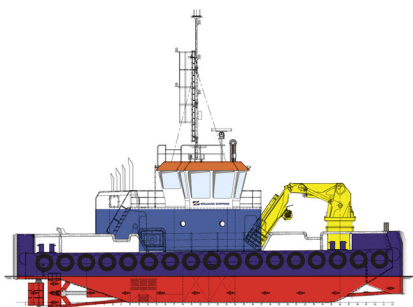

FLEET LIST VESSELS & EQUIPMENT

Updated May 2021

MULTICAT/MULTIPURPOSE

WILLCHALLENGE

Type: Multicat type
Dimensions: 22.0m x 9m x 2.0m draft
Bollard Pull: 16 tonne
Crane: 185t/m
[Download spec sheet >](#)

WILLENDÉAVOUR

Type: Multicat type
Dimensions: 22.0m x 9m x 1.8m draft
Bollard Pull: 15 tonne
Crane: 120t/m
[Download spec sheet >](#)

WILLSUPPLY

Type: Multicat type
Dimensions: 20.0m x 7m x 1.8m draft
Bollard Pull: 9 tonne
Crane: 68 t/m
[Download spec sheet >](#)

WILJIVE

Type: Road-transportable MeerCat
Dimensions: 15.5m x 6.0m x 0.8m draft
Bollard Pull: 3 tonne
Crane: 23 t/m
[Download spec sheet >](#)

WILTANGO

Type: Road-transportable MeerCat
Dimensions: 15.5m x 6.0m x 0.8m draft
Bollard Pull: 3 tonne
Crane: 23 t/m
[Download spec sheet >](#)

WILLIAMS SHIPPING

Tel: +44(0) 23 8023 7330

Email: marine@williams-shipping.co.uk

Web: www.williams-shipping.co.uk

MULTICAT/MULTIPURPOSE

WILLDART

Type: Road-transportable Meercat
Dimensions: 14.5m x 4.85m x 1.5m draft
Bollard Pull: 3 tonne
Crane: 15 t/m
[Download spec sheet >](#)